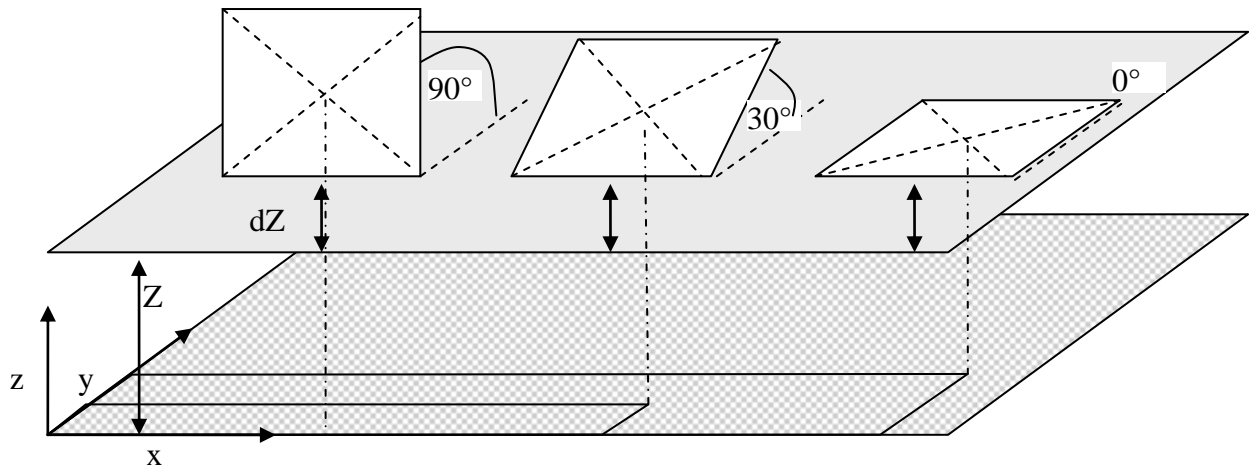

Type	90° Window	30° Window	0° Window
dZ Bottom-line over ground	Always distance between bottom-line and Ground		
x-Value	Coordinates of the point in the middle of the Receptor area		
y-Value			
Z-Value	Ground level above Sea-level		