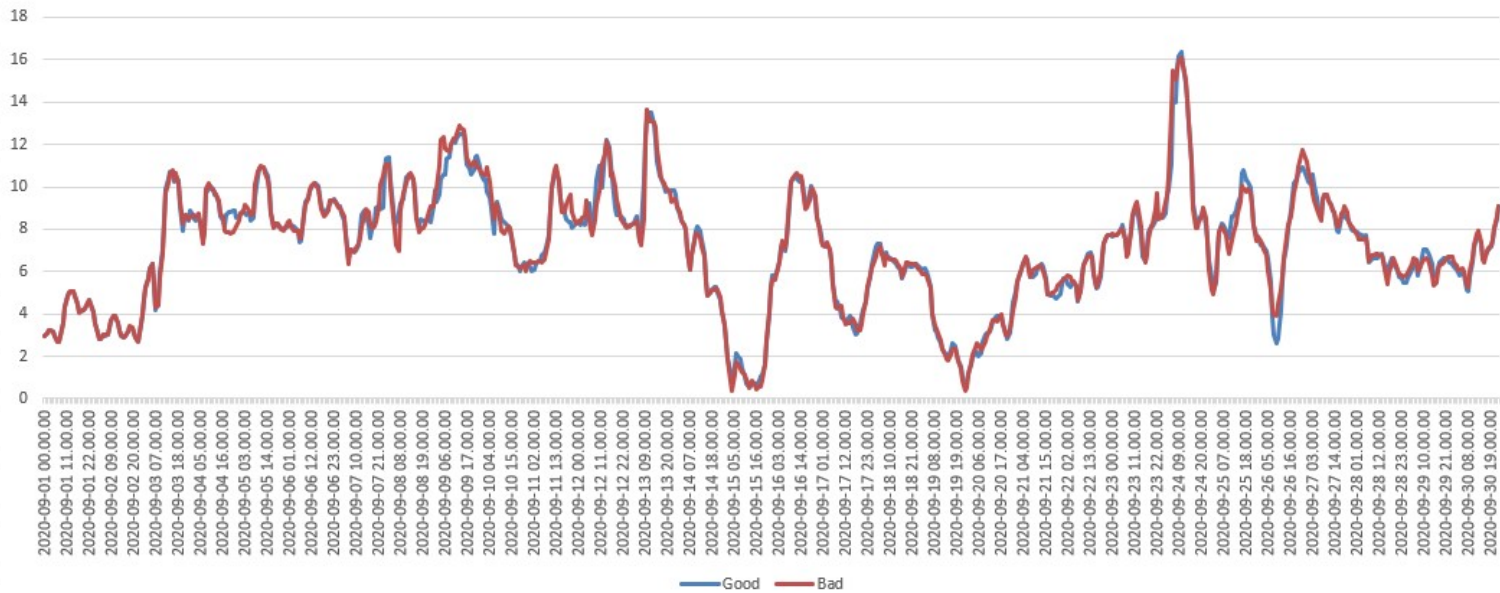

Good vs. Bad MERRA-2 wind speed in Sep. 2020 @ N56.500\_E009.375

Good vs. Bad MERRA-2 wind speed in Sep. 2020 @ N56.500\_E009.375